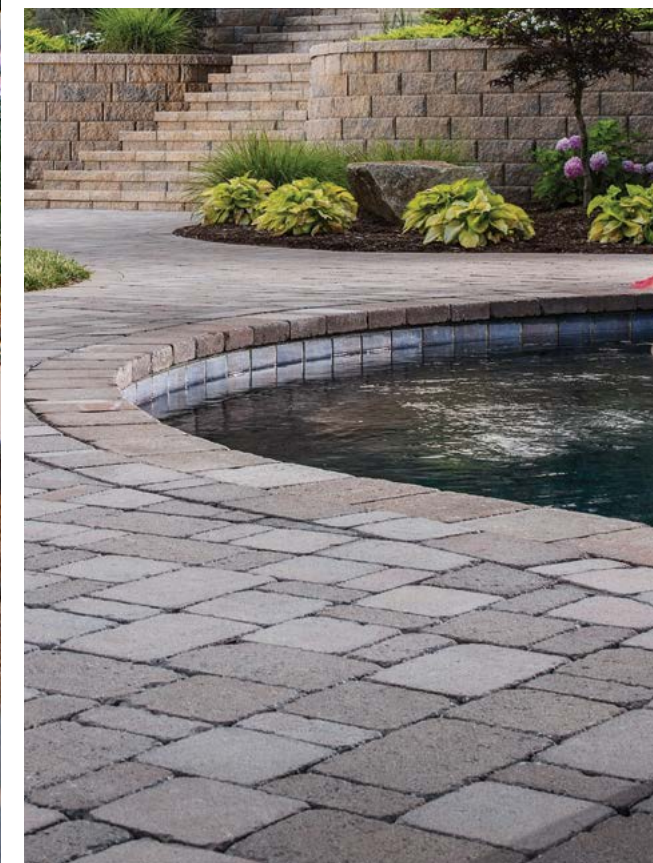

Using a pop of color around your front walkway, like a bright colored door, is a little change that adds big curb appeal.

Keeping landscaping simple not only reduces the amount of time a homeowner spends on yard work, but also places focus on their investment.