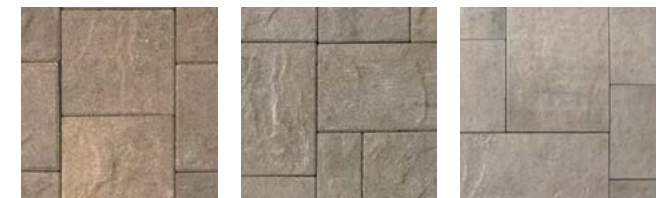

WALKWAYS, PATIOS, POOLS

ORIGINS™ 18

ABOUT

Origins™ 18 three-piece system (9x18, 18x18, 27x18) plus accent pieces emulates the look and texture of natural stone with the convenience of modular sizing.

AVAILABLE COLORS