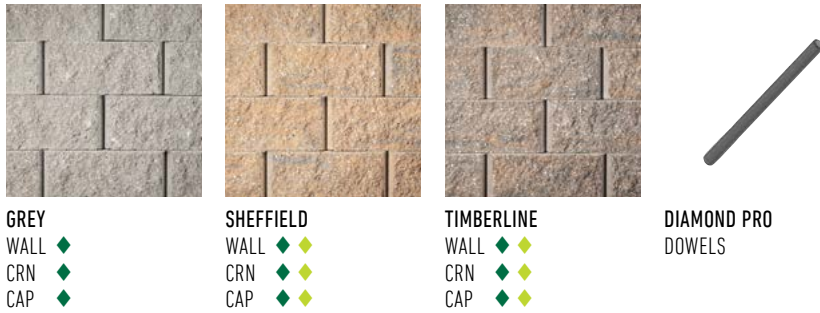

DRIFTWOOD
3PC

PALMICO
3PC

SUMMIT
3PC

DIAMOND PRO® PS WALLS & MORE

WALLS, STEPS

AVAILABLE COLORS

ABOUT

Architects, engineers and contractors choose the Diamond Pro® retaining wall system to create flexible, cost effective solutions for a broad range of commercial and residential retaining wall projects.

DRIVEWAYS, PATIOS, WALKWAYS, FLOWERBEDS

ANGLIA EDGER®

ABOUT

A natural chiseled finish and tapered ends accentuate the natural texture and flexibility of the Anglia Edger®. The large multi-size units of the Anglia Edger create a natural-looking curb with a minimal number of joints.

AVAILABLE COLORS

WESTON STONE™ & WESTGATE COPING CAP

WALLS, STEPS, COLUMNS, FIRE PITS

AVAILABLE COLORS

ABOUT

The flexibility of Weston Stone™ is unmatched. Its natural stone appearance allows for a wide range of applications and design options. The Westgate Coping Cap is the perfect finishing touch to a natural, rustic wall.