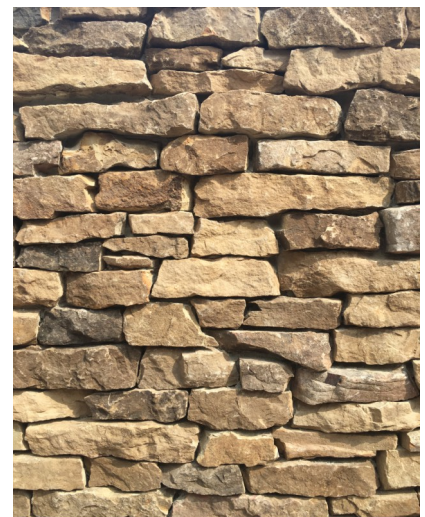

Thin Ledge

Marshall Stone is a Member and Supporter of the following: